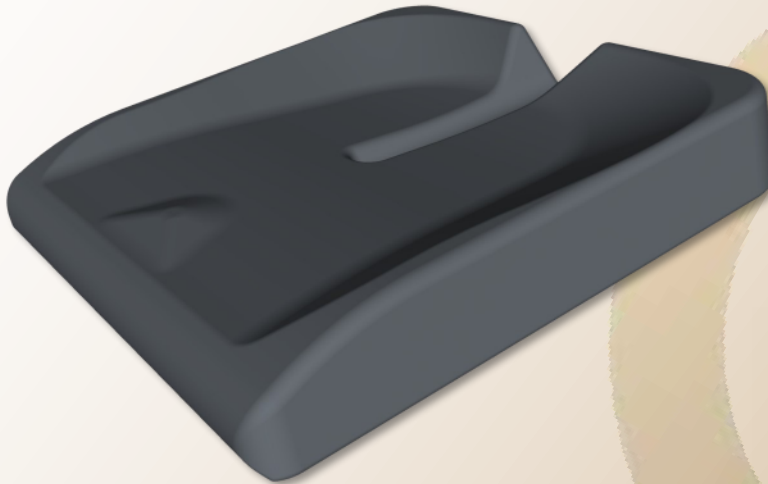

PRECISION COMFORT | LITE

Features and Benefits

- High-density, high-resilience foam for long lasting support
- Coccyx and sacral relief for longer sitting comfort and skin protection at these vulnerable points
- Ergonomic contour which helps maintain proper posture and reduces fatigue
- Moisture wicking, four-way stretch, and fluid resistant cover which keeps the person dry and comfortable while allowing them to form into the foam properly