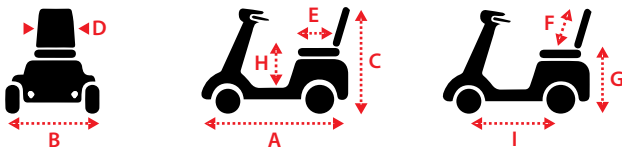

4PT™

4 POLE TECHNOLOGY

745 PLUS

 **merits**
AUSTRALIA

www.meritsaustralia.com

745 PLUS

Features

- Stylish eye catching design with attractive modern colour range
- This new design offers generous foot space & leg room, also with large battery capacity
- Loop handlebars offer comfortable finger or thumb throttle operation
- Adjustable high back contoured seat with simple operation of slide and swivel mechanisms to allow maximum user comfort
- Infinite adjustment of steering tiller allowing everyone to easily find a comfortable position
- High mount charger socket means easy access when charging
- 11" wheels which provide extra ground clearance
- Adjustable suspension to give maximum comfort
- 4 pole motor delivering more power
- Adjustable power saving LED headlight, indicators front and rear, rear tail lights and brake lights
- Built in speed reduction switch which is activated when turning offering exceptional safety.

Dimensions cm/in

Overall Dimension A x B x C	132 x 61 x 102cm/52 x 24 x 40"
Seat Dimension : D x E x F	46 x 40 x 46cm/18 x 16 x 18"
Seat Height from Ground : G	61-66cm/24-26"
Seat Height from Deck : H	44-49cm/17-19"
Wheel Base : I	98cm/38"

Weight kg/lb

base	battery/ea	seat	total with battery	capacity
51/112	16/35	15/33	98/217	150/330

Technical Specs

Max Speed	10kph/6.25mph
Range	30-40km/20-26mi
Turn Radius	167cm/66"
Ground clearance	10cm/3.9"
Motor	DC 24V, 350W (Rating)/1200W (Max)
Controller	S-Drive 120A
Battery	12V/55 - 60A/H x 2pcs
Charger	4A off-board
Gradient	6°
Front Wheel	11" Pneumatic tire
Rear Wheel	11" Pneumatic tire
Brake	intelligent, regenerative, electromagnetic brakes