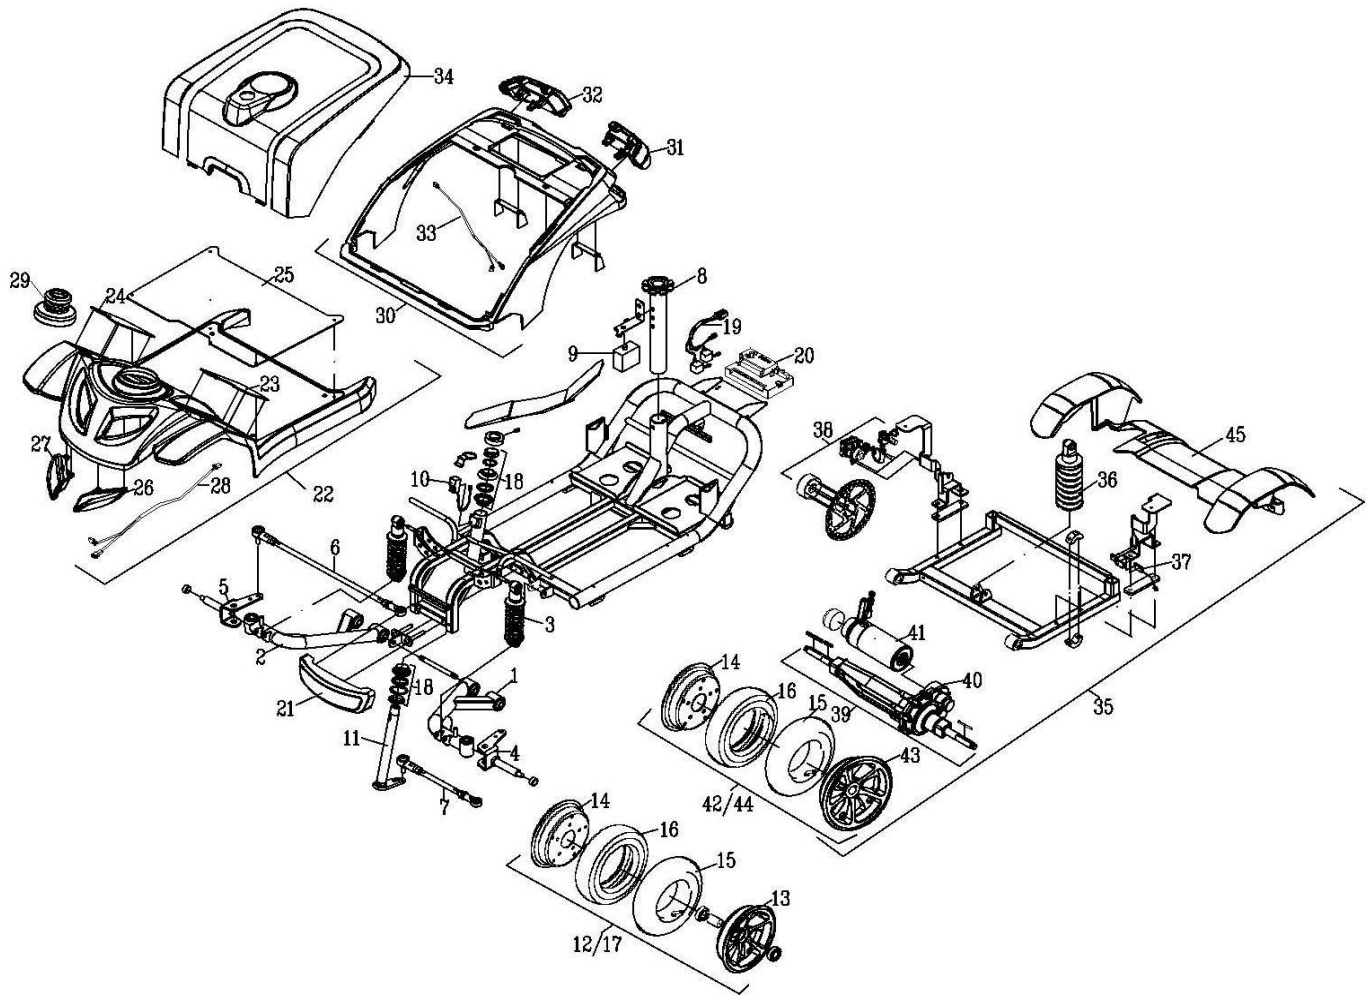

MODEL#S941--SW

Rev: 0

REF#	PART NO.	DESCRIPTION	REF#	PART NO.	DESCRIPTION	REF#	PART NO.	DESCRIPTION
1	30300403	FRONT SUSPENSION ASSY(L)	17	33100776	FRONT WHEEL ASSY(R)	31	61200197	REAR LIGHT ASSY(L)
2	30300404	FRONT SUSPENSION ASSY(R)	18	53400023	BEARING ONLY, FORK 7 PCS/SET	32	61200198	REAR LIGHT ASSY(R)
3	41700290	SUSPENSION(HYDRAULIC),165L,150LBS/IN, YELLOW	19	63370439	POWER HARNESS FOR S941	33	63444302	WIRE LINK BRAKE & INDICATOR LIGHTS,220L,S137
4	30303244	FRONT WHEEL AXLE ASSY, LH	20	64510007	CONTROLLER, DYNAMIC DS120 RHINO2	34	30500280	BATTERY SHROUD ASSY
5	30303245	FRONT WHEEL AXLE ASSY, RH	21	43690195	FRONT BUMPER	35	30400346	REAR FRAME ASSY
6	30302009	ADJUST SHAFT, LONG, ASSY	22	30541064	FRONT SHROUD ASSY, BRIGHT RED, S941, ABS	36	41780025	SUSPENSION(HYDRAULIC), 180L, 150LBS/IN, RED
7	30302013	ADJUST SHAFT, SHORT φ10*175L(ZP)	22	30519444	FRONT SHROUD ASSY, SILVER	37	61090063	SPRING SWITCH,PS8-23
8	32100025	UPPER SEAT TUBE ASSY.	23	44689055	RUBBER MAT, BLACK, FRONT(L)	38	33200153	REAR DISK BRAKE ASSY
9	61230135	BREAKER 80A	24	44689056	RUBBER MAT, BLACK, FRONT(R)	39	62009064	TRANSAXLE ASSY
10	63748101	HARNESS, HALF SPEED SWITCH	25	44689057	RUBBER MAT, BLACK	40	62203037	TRANSAXLE
11	30303258	TURN TUBE COMPLETE (ED)	26	61200195	HEAD LIGHT ASSY(L)	41	62109043	MOTOR, M4QW-21
12	33100775	FRONT WHEEL ASSY(L)	27	61200196	HEAD LIGHT ASSY(R)	42	32600535	REAR WHEEL ASSY(L)
13	41280218	RIM, 6" WHEEL	28	63453015	HEAD LIGHT CABLE	43	41280219	RIM, 6" WHEEL
14	41280212	STEEL CENTER	29	44600317	RUBBER BOOT, NBR, φ114*65, EU	44	32600536	REAR WHEEL ASSY(R)
15	44689073	INNER TUBE ONLY	30	30541065	REAR SHROUD ASSY, BRIGHT RED	45	43690196	SHROUD, MOTOR, BLACK
16	44689074	OUTER TIRE	30	30519491	REAR SHROUD ASSY, SILVER			