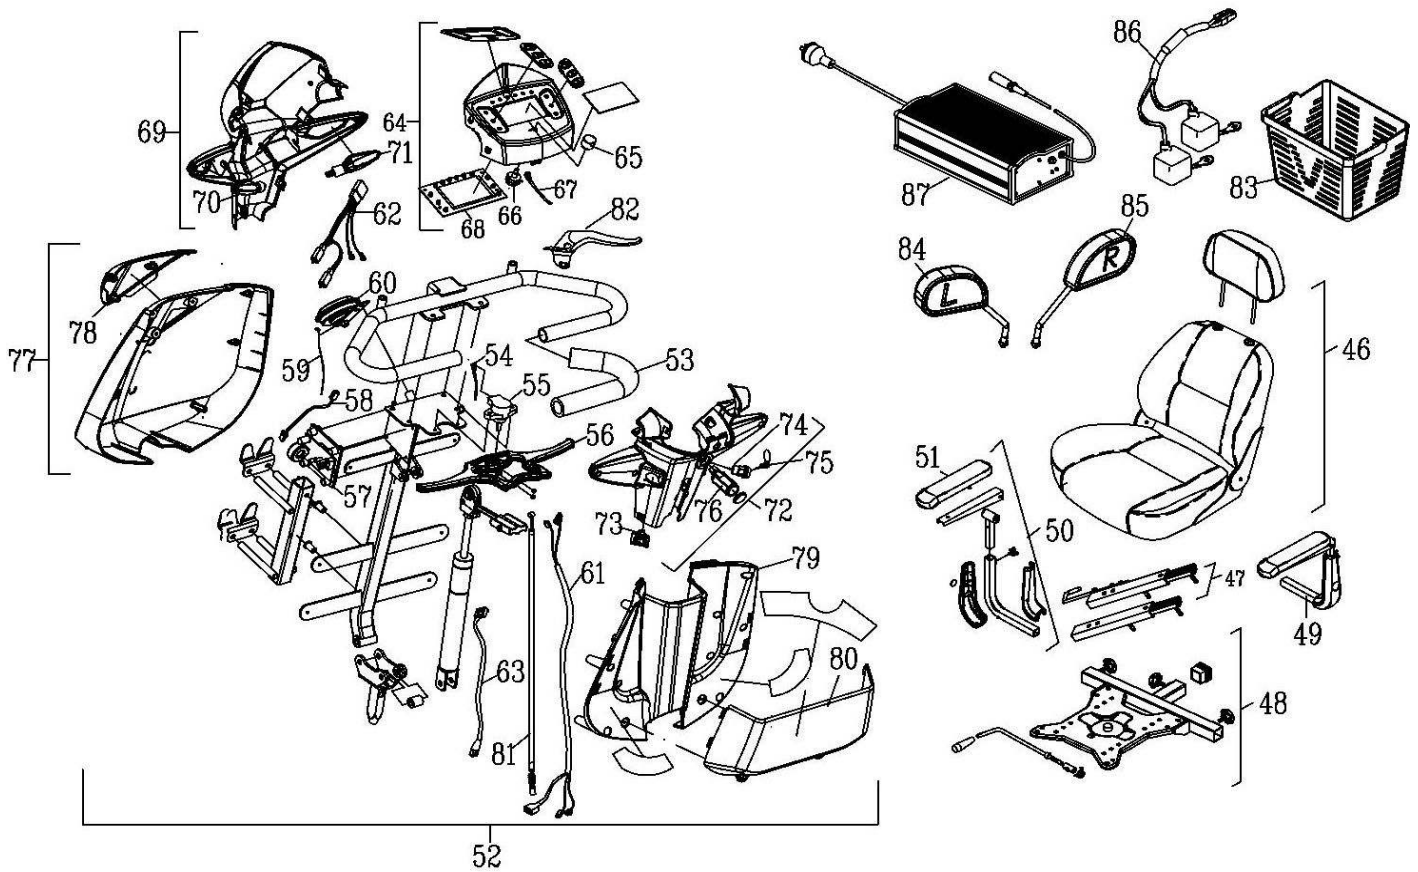

MODEL#S941--SW

Rev: 0

REF#	PART NO.	DESCRIPTION	REF#	PART NO.	DESCRIPTION	REF#	PART NO.	DESCRIPTION
1	30300403	FRONT SUSPENSION ASSY(L)	17	33100776	FRONT WHEEL ASSY(R)	31	61200197	REAR LIGHT ASSY(L)
2	30300404	FRONT SUSPENSION ASSY(R)	18	53400023	BEARING ONLY, FORK 7 PCS/SET	32	61200198	REAR LIGHT ASSY(R)
3	41700290	SUSPENSION(HYDRAULIC),165L,150LBS/IN, YELLOW	19	63370439	POWER HARNESS FOR S941	33	63444302	WIRE LINK BRAKE & INDICATOR LIGHTS,220L,S137
4	30303244	FRONT WHEEL AXLE ASSY, LH	20	64510007	CONTROLLER, DYNAMIC DS120 RHINO2	34	30500280	BATTERY SHROUD ASSY
5	30303245	FRONT WHEEL AXLE ASSY, RH	21	43690195	FRONT BUMPER	35	30400346	REAR FRAME ASSY
6	30302009	ADJUST SHAFT, LONG, ASSY	22	30541064	FRONT SHROUD ASSY, BRIGHT RED, S941, ABS	36	41780025	SUSPENSION(HYDRAULIC), 180L, 150LBS/IN, RED
7	30302013	ADJUST SHAFT, SHORT φ10*175L(ZP)	22	30519444	FRONT SHROUD ASSY, SILVER	37	61090063	SPRING SWITCH,PS8-23
8	32100025	UPPER SEAT TUBE ASSY.	23	44689055	RUBBER MAT, BLACK, FRONT(L)	38	33200153	REAR DISK BRAKE ASSY
9	61230135	BREAKER 80A	24	44689056	RUBBER MAT, BLACK, FRONT(R)	39	62009064	TRANSAXLE ASSY
10	63748101	HARNESS, HALF SPEED SWITCH	25	44689057	RUBBER MAT, BLACK	40	62203037	TRANSAXLE
11	30303258	TURN TUBE COMPLETE (ED)	26	61200195	HEAD LIGHT ASSY(L)	41	62109043	MOTOR, M4QW-21
12	33100775	FRONT WHEEL ASSY(L)	27	61200196	HEAD LIGHT ASSY(R)	42	32600535	REAR WHEEL ASSY(L)
13	41280218	RIM, 6" WHEEL	28	63453015	HEAD LIGHT CABLE	43	41280219	RIM, 6" WHEEL
14	41280212	STEEL CENTER	29	44600317	RUBBER BOOT, NBR, φ114*65, EU	44	32600536	REAR WHEEL ASSY(R)
15	44689073	INNER TUBE ONLY	30	30541065	REAR SHROUD ASSY, BRIGHT RED	45	43690196	SHROUD, MOTOR, BLACK
16	44689074	OUTER TIRE	30	30519491	REAR SHROUD ASSY, SILVER			