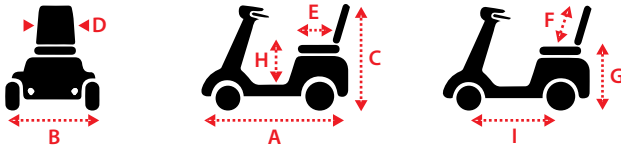

Yoga

Yoga

Features

- Strong light-weight alloy aluminum frame designed for easy folding and carrying
- Small foldable scooter for easy storage and transportation
- Lightweight 24 volt Li-ion battery with quick charge 2A off board charger
- Height and angle adjustable steering tiller to fit individual users
- Ideal for both indoor and outdoor use
- Patented Twin-front-wheels w/spring suspension system offers excellent stability
- Armrest as standard.
- Comfortable padded seat and backrest
- Optional battery charging station, for charging the battery away from the scooter.
- Built in speed reduction switch which is activated when turning offering exceptional safety.

Dimensions cm/in

Overall Dimension – Unfolded : A x B x C	98 x 43.5 x 102.5cm/ 38.6 x 17 x 40.3"
Overall Dimension – Folded : A x B x C	52 x 43.5 x 64cm/ 20.5 x 17 x 25.2"
Seat Dimension : D x E x F	40.5 x 35 x 31.5cm/ 16 x 13.8 x 12.4"
Seat Height from Ground : G	59.5cm/23.4"
Seat Height from Deck : H	39cm/15.4"
Wheel Base : I	78.5cm/31"

Height adjustable tiller

Folded

Technical Specs

Max Speed	6kph/4mph
Range	18km/11.25mi
Turn Radius	96cm/37.8"
Ground clearance	9.5cm/3.7"
Motor	DC 24V, 80W (Rating)/ 340W (Max)
Controller	PG S-Drive 45A
Battery	Li-Ion Battery 24V/11.5A/H
Charger	2A off-board
Gradient	6°
Front Wheel	6" (153x40) foam filled tire
Rear Wheel	7" (178x45) foam filled tire
Brake	Electromagnetic brake