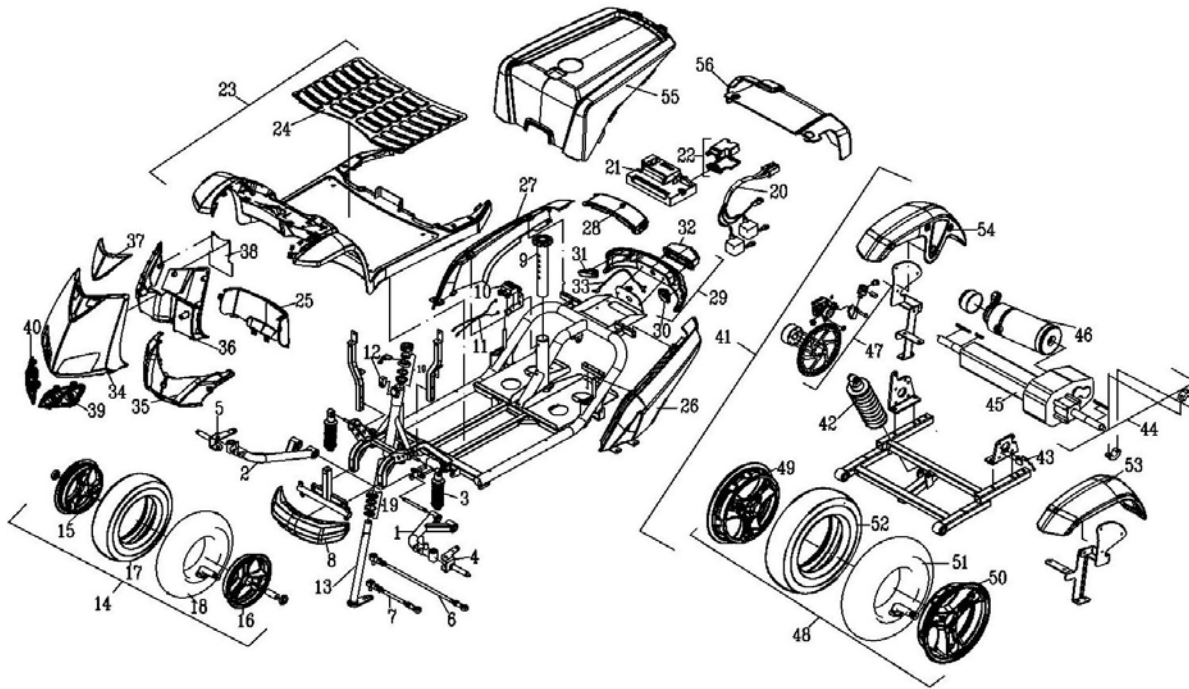

MODEL#S940A

Rev: 0

REF#	PART NO.	DESCRIPTION	REF#	PART NO.	DESCRIPTION	REF#	PART NO.	DESCRIPTION
1	30300338	FRONT SUSPENSION ASSY(L)	23	30541112	FRONT SHROUD ASSY, BRIGHT RED	35	30561038	FRONT WINDSHIELD FOLLOWING COVER ONLY, ORANGE
2	30300339	FRONT SUSPENSION ASSY(R)	24	44600591	RUBBER MAT, BLACK	35	30550051	FRONT WINDSHIELD FOLLOWING COVER ONLY, SILVER DEEP GREEN
3	41700290	SUSPENSION(HYDRAULIC),165L,150LBS/IN, YELLOW	25	30500159	STORAGE COVER	35	30541080	FRONT WINDSHIELD FOLLOWING COVER, BRIGHT RED
4	30303101	FRONT WHEEL AXLE ONLY, LH	26	30519489	SHROUD ASSY, LH, SILVER WHITE	36	43690374	FRONT WINDSHIELD REAR COVER
5	30303102	FRONT WHEEL AXLE ONLY, RH	26	30561076	SHROUD ASSY, LH, ORANGE	37	43601374	FRONT WINDSHIELD COVER
6	30302009	ADJUST SHAFT, LONG, ASSY	26	30550111	SHROUD ASSY, LH, SILVER DEEP GREEN	38	43690379	RUBBER MAT, BLACK
7	30302017	ADJUST SHAFT, SHORT φ10*175L(ZP)	26	30541084	SHROUD ASSY, LH, BRIGHT RED	39	61200174	HEAD LIGHT ASSY(L)
8	43690177	FRONT BUMPER, S940	27	30519490	SHROUD ASSY, RH, SILVER	40	61200175	HEAD LIGHT ASSY(R)
9	32100025	UPPER SEAT TUBE ASSY.	27	30561075	SHROUD ASSY, RH, ORANGE	41	30400391	REAR FRAME ASSY,
10	61120085	CIRCUIT BREAKER, 100A	27	30550112	SHROUD ASSY, RH, SILVER DEEP GREEN	42	41700291	SUSPENSION(HYDRAULIC),210L,150LBS/IN, RED
11	63745602	BREAKER WIRE	27	30541085	SHROUD ASSY, RH, BRIGHT RED	43	61090063	SPRING SWITCH, PS8-23
12	63748101	HARNESS, HALF SPEED SWITCH	28	30519558	REAR LAMPS OF TOP COVER ONLY, SILVER WHITE	44	62009008	TRANSAXLE & MOTOR ASSY., M817AG-21
13	30303336	TURN TUBE COMPLETE (ED)	28	30561409	REAR LAMPS OF TOP COVER ONLY, ORANGE	45	62203026	TRANSAXLE (M817)
14	33100724	FRONT WHEEL ASSY, 14*3.50-8, BLACK	28	30550135	REAR LAMPS OF TOP COVER ONLY, SILVER DEEP GREEN	46	62100160	MOTOR ASSY
15	42500099	INNER RIM ONLY, FOR 14*3.00-8	28	30541113	REAR LAMPS OF TOP COVER ONLY, BRIGHT RED	47	33200153	REAR DISK BRAKE ASSY
16	42500257	OUTTER RIM ONLY, FOR 14*3.00-8 FRONT WHEEL	29	30500162	REAR LAMPS BASE ASSY	48	32600494	REAR WHEEL ASSY, 16*4.00-10
17	44689070	OUTER TIRE. 14*3.00-8, BLACK, IA-1605	30	61200176	TURN LIGHT(L)	49	42500163	INNER REAR RIME ONLY, FOR 14*4.00-10
18	44600590	INNER TIRE. 3.00-8, BLACK	31	61200177	TURN LIGHT(R)	50	42500258	OUTTER RIM ONLY, FOR 14*4.00-10
19	53400023	BEARING ONLY, FORK 7 PCS/SET	32	61200178	REAR LIGHT	51	44600592	OUTER TIRE ONLY, 16*4.00-10, BLACK
20	63345605	WIRE, CONTROLLER	33	63400054	REAR LIGHT CABLE	52	44600593	INNER TIRE. 3.00-10, BLACK
21	64520006	CONTROLLER.	34	30519372	FRONT WINDSHIELD ONLY, SILVER WHITE	53	43601375	SHROUD, FENDER, LH
22	61230107	PG SD CONTROLLER PROTECTION KIT PG D51058	34	30561037	FRONT WINDSHIELD ONLY, ORANGE	54	43601377	SHROUD, FENDER, RH
23	30519553	FRONT SHROUD ASSY, SILVER WHITE	34	30550050	FRONT WINDSHIELD ONLY, SILVER DEEP GREEN	55	30500165	REAR SHROUD ASSY
23	30561981	FRONT SHROUD ASSY, ORANGE	34	30541079	FRONT WINDSHIELD ONLY, BRIGHT RED	56	30500346	SHROUD, MOTOR, BLACK
23	30550043	FRONT SHROUD ASSY, SILVER DEEP GREEN	35	30519400	FRONT WINDSHIELD FOLLOWING COVER ONLY, SILVER WHITE			