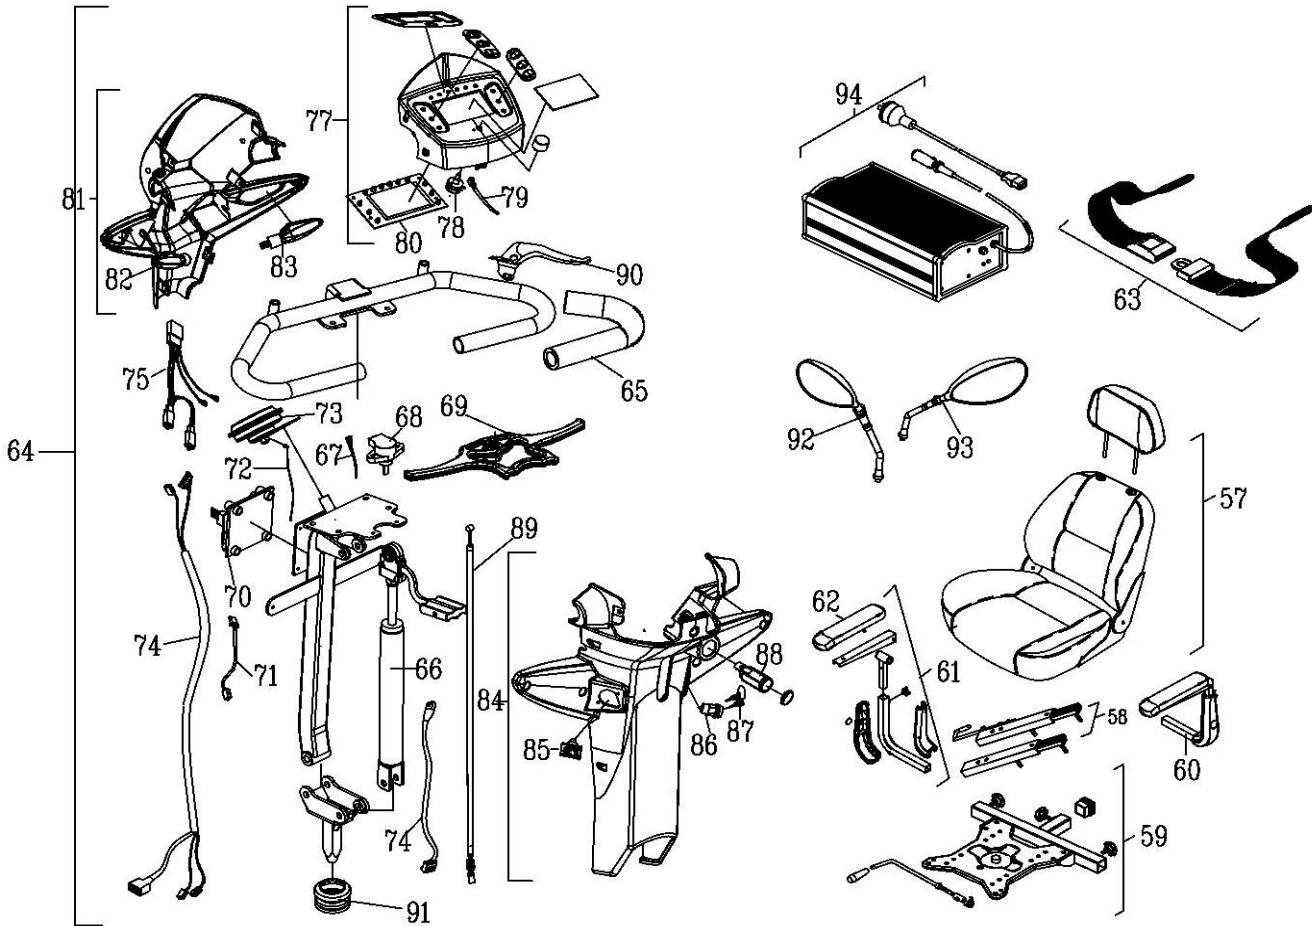

MODEL#S940A

Rev: 0

REF#	PART NO.	DESCRIPTION	REF#	PART NO.	DESCRIPTION	REF#	PART NO.	DESCRIPTION
1	30300338	FRONT SUSPENSION ASSY(L)	23	30541112	FRONT SHROUD ASSY, BRIGHT RED	35	30561038	FRONT WINDSHIELD FOLLOWING COVER ONLY, ORANGE
2	30300339	FRONT SUSPENSION ASSY(R)	24	44600591	RUBBER MAT, BLACK	35	30550051	FRONT WINDSHIELD FOLLOWING COVER ONLY, SILVER DEEP GREEN
3	41700290	SUSPENSION(HYDRAULIC),165L,150LBS/IN, YELLOW	25	30500159	STORAGE COVER	35	30541080	FRONT WINDSHIELD FOLLOWING COVER, BRIGHT RED
4	30303101	FRONT WHEEL AXLE ONLY, LH	26	30519489	SHROUD ASSY, LH, SILVER WHITE	36	43690374	FRONT WINDSHIELD REAR COVER
5	30303102	FRONT WHEEL AXLE ONLY, RH	26	30561076	SHROUD ASSY, LH, ORANGE	37	43601374	FRONT WINDSHIELD COVER
6	30302009	ADJUST SHAFT, LONG, ASSY	26	30550111	SHROUD ASSY, LH, SILVER DEEP GREEN	38	43690379	RUBBER MAT, BLACK
7	30302017	ADJUST SHAFT, SHORT φ10*175L(ZP)	26	30541084	SHROUD ASSY, LH, BRIGHT RED	39	61200174	HEAD LIGHT ASSY(L)
8	43690177	FRONT BUMPER, S940	27	30519490	SHROUD ASSY, RH, SILVER	40	61200175	HEAD LIGHT ASSY(R)
9	32100025	UPPER SEAT TUBE ASSY.	27	30561075	SHROUD ASSY, RH, ORANGE	41	30400391	REAR FRAME ASSY,
10	61120085	CIRCUIT BREAKER, 100A	27	30550112	SHROUD ASSY, RH, SILVER DEEP GREEN	42	41700291	SUSPENSION(HYDRAULIC),210L,150LBS/IN, RED
11	63745602	BREAKER WIRE	27	30541085	SHROUD ASSY, RH, BRIGHT RED	43	61090063	SPRING SWITCH, PS8-23
12	63748101	HARNESS, HALF SPEED SWITCH	28	30519558	REAR LAMPS OF TOP COVER ONLY, SILVER WHITE	44	62009008	TRANSAXLE & MOTOR ASSY., M817AG-21
13	30303336	TURN TUBE COMPLETE (ED)	28	30561409	REAR LAMPS OF TOP COVER ONLY, ORANGE	45	62203026	TRANSAXLE (M817)
14	33100724	FRONT WHEEL ASSY, 14*3.50-8, BLACK	28	30550135	REAR LAMPS OF TOP COVER ONLY, SILVER DEEP GREEN	46	62100160	MOTOR ASSY
15	42500099	INNER RIM ONLY, FOR 14*3.00-8	28	30541113	REAR LAMPS OF TOP COVER ONLY, BRIGHT RED	47	33200153	REAR DISK BRAKE ASSY
16	42500257	OUTTER RIM ONLY, FOR 14*3.00-8 FRONT WHEEL	29	30500162	REAR LAMPS BASE ASSY	48	32600494	REAR WHEEL ASSY, 16*4.00-10
17	44689070	OUTER TIRE. 14*3.00-8, BLACK, IA-1605	30	61200176	TURN LIGHT(L)	49	42500163	INNER REAR RIME ONLY, FOR 14*4.00-10
18	44600590	INNER TIRE. 3.00-8, BLACK	31	61200177	TURN LIGHT(R)	50	42500258	OUTTER RIM ONLY, FOR 14*4.00-10
19	53400023	BEARING ONLY, FORK 7 PCS/SET	32	61200178	REAR LIGHT	51	44600592	OUTER TIRE ONLY, 16*4.00-10, BLACK
20	63345605	WIRE, CONTROLLER	33	63400054	REAR LIGHT CABLE	52	44600593	INNER TIRE. 3.00-10, BLACK
21	64520006	CONTROLLER.	34	30519372	FRONT WINDSHIELD ONLY, SILVER WHITE	53	43601375	SHROUD, FENDER, LH
22	61230107	PG SD CONTROLLER PROTECTION KIT PG D51058	34	30561037	FRONT WINDSHIELD ONLY, ORANGE	54	43601377	SHROUD, FENDER, RH
23	30519553	FRONT SHROUD ASSY, SILVER WHITE	34	30550050	FRONT WINDSHIELD ONLY, SILVER DEEP GREEN	55	30500165	REAR SHROUD ASSY
23	30561981	FRONT SHROUD ASSY, ORANGE	34	30541079	FRONT WINDSHIELD ONLY, BRIGHT RED	56	30500346	SHROUD, MOTOR, BLACK
23	30550043	FRONT SHROUD ASSY, SILVER DEEP GREEN	35	30519400	FRONT WINDSHIELD FOLLOWING COVER ONLY, SILVER WHITE			