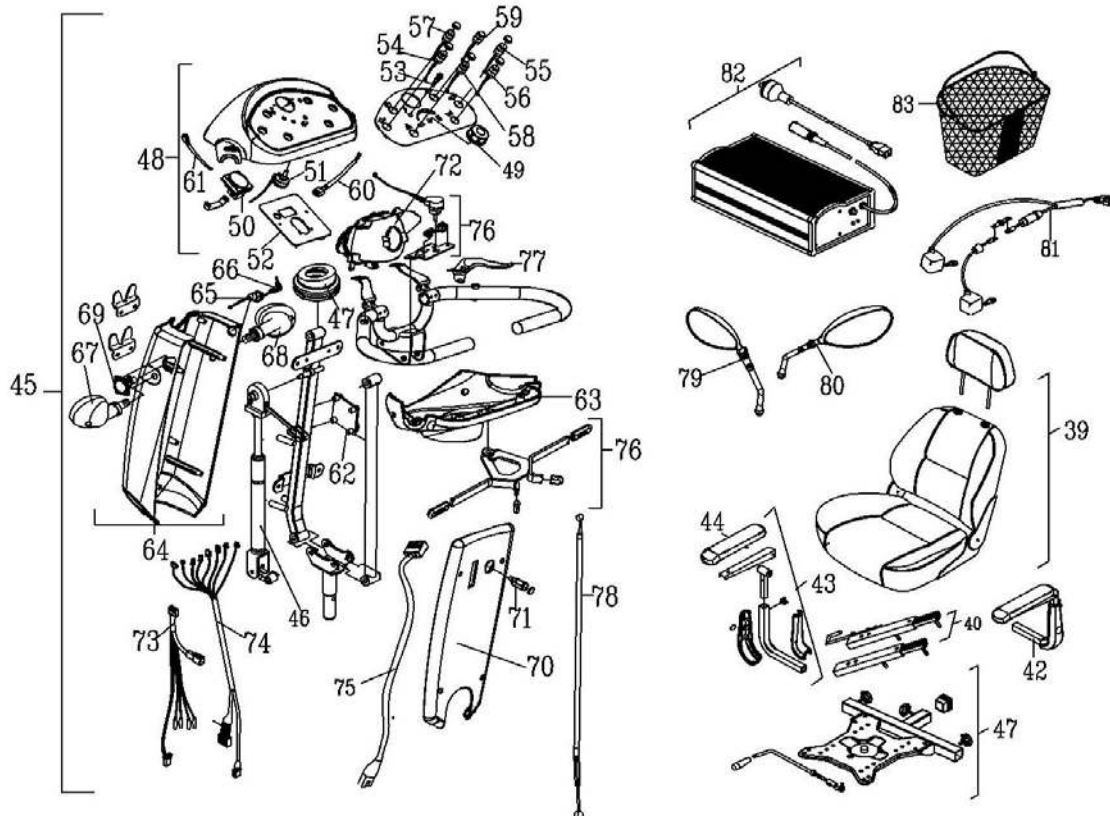

MODEL#S34481

Rev: 0

REF#	PART NO.	DESCRIPTION	REF#	PART NO.	DESCRIPTION	REF#	PART NO.	DESCRIPTION
1	30300424	FRONT SUSPENSION ASS'Y,L	16	63370420	POWER HARNESS,DS160/S347	29	30516112	FRONT SHROUD ASSY., OCEAN BLUE, S344
2	30300425	FRONT SUSPENSION ASS'Y,R	17	64510008	CONTROLLER, DYNAMIC RHINO DS160 RHINO2	29	30510795	FRONT SHROUD ASSY., EXTEND, CANDY APPLE RED, S344
3	41700113	SUSPENSION,165L,BLACK (150LBS/IN)	18	30400293	REAR FRAME ASS'Y	30	34200100	FRONT BUMPER (PU FOAM)
4	30303101	FRONT WHEEL AXLE ONLY, LH	19	41700105	SUSPENSION BLACK/165L(550LBS/IN)	31	43701010	CARPET, GRAY, S347
5	30303102	FRONT WHEEL AXLE ONLY, RH	20	62001308	TRANSAXLE ASSY., M802AH-7	32	43701008	LEFT-CARPET, GRAY, S347
6	30302009	ADJUST SHAFT, LONG, ASS'Y	21	62203003	TRANSAXLE,M802	33	43701009	RIGHT-CARPET,GRAY, S347
7	30302010	ADJUST SHAFT, SHORT 10*175L	22	62101302	MOTOR,M8AH-7	34	44600110	RUBBER BOOT,SEAT POST
8	32100025	UPPER SEAT TUBE ASS'Y.	23	41700214	BRAKE (\$ 100)	35	30519287	REAR SHROUD ASSY.(WIDE), SILVER WHITE, S344
9	63742002	SENSOR, HALF SPEED	24	32600001	100/65 9" REAR WHEEL ASSY BLACK, BLACK	35	30520074	REAR SHROUD ASSY.(WIDE), CHAMPAGNE, S344
10	43700203	BATTERY STRAP, 50*660L	25	42500501	RIM, ALU., 9" REAR WHEEL	35	30516103	REAR SHROUD ASSY.(WIDE), OCEAN BLUE, S344
11	30303236	TURN TUBE COMPLETE	26	32600006	9" REAR WHEEL ASSY BLACK LEFT WITH BRAKE	35	30510442	REAR SHROUD ASSY.(WIDE), CANDY APPLE RED, S344
12	33100688	100/65-9" FRONT WHEEL ASSEMBLY , BLACK	27	41200439	BRAKE DRUM (φ100)	36	61200144	REAR LAMP, COMBINATION
13	42500500	RIM, ALU., 9" FRONT WHEEL	28	34203129	REAR BUMPER (ED) S344	37	63444302	WIRE LINK BRAKE & INDICATOR LIGHTS,220L,S137
14	44600402	TYRE 100/65-9, BLACK, S344 WIDE VERSION	29	30519306	FRONT SHROUD ASSY., EXTEND, SILVER WHITE, S344	38	44600103	RUBBER BOOT, SEAT POST
15	53400023	BEARING ONLY, FORK 7 PCS/SET	29	30520081	FRONT SHROUD ASS'Y, CHAMPAGNE GOLD			