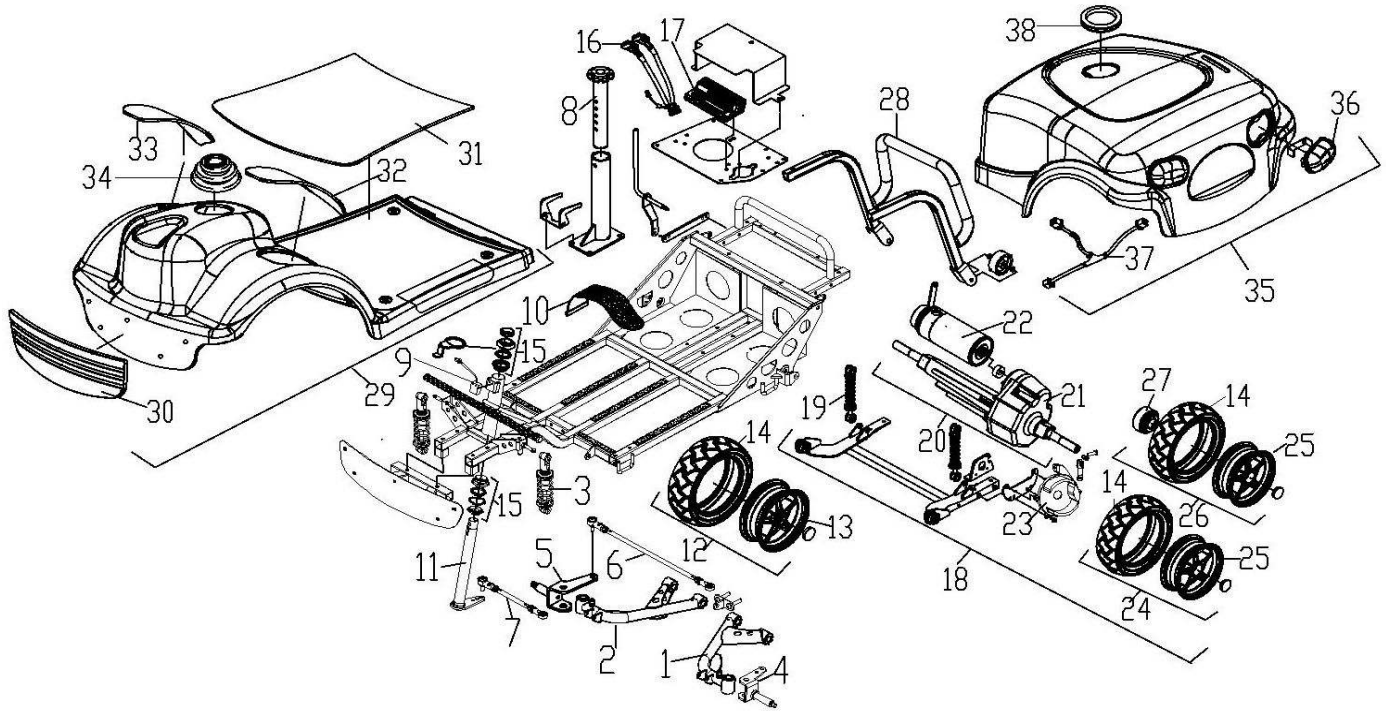

MODEL#S34481

Rev: 0

REF#	PART NO.	DESCRIPTION	REF#	PART NO.	DESCRIPTION	REF#	PART NO.	DESCRIPTION
1	30300424	FRONT SUSPENSION ASS'Y,L	16	63370420	POWER HARNESS,DS160/S347	29	30516112	FRONT SHROUD ASSY., OCEAN BLUE, S344
2	30300425	FRONT SUSPENSION ASS'Y,R	17	64510008	CONTROLLER, DYNAMIC RHINO DS160 RHINO2	29	30510795	FRONT SHROUD ASSY., EXTEND, CANDY APPLE RED, S344
3	41700113	SUSPENSION,165L,BLACK (150LBS/IN)	18	30400293	REAR FRAME ASS'Y	30	34200100	FRONT BUMPER (PU FOAM)
4	30303101	FRONT WHEEL AXLE ONLY, LH	19	41700105	SUSPENSION BLACK/165L(550LBS/IN)	31	43701010	CARPET, GRAY, S347
5	30303102	FRONT WHEEL AXLE ONLY, RH	20	62001308	TRANSAXLE ASSY., M802AH-7	32	43701008	LEFT-CARPET, GRAY, S347
6	30302009	ADJUST SHAFT, LONG, ASS'Y	21	62203003	TRANSAXLE,M802	33	43701009	RIGHT-CARPET,GRAY, S347
7	30302010	ADJUST SHAFT, SHORT 10*175L	22	62101302	MOTOR,M8AH-7	34	44600110	RUBBER BOOT,SEAT POST
8	32100025	UPPER SEAT TUBE ASS'Y.	23	41700214	BRAKE (\$ 100)	35	30519287	REAR SHROUD ASSY.(WIDE), SILVER WHITE, S344
9	63742002	SENSOR, HALF SPEED	24	32600001	100/65 9" REAR WHEEL ASSY BLACK, BLACK	35	30520074	REAR SHROUD ASSY.(WIDE), CHAMPAGNE, S344
10	43700203	BATTERY STRAP, 50*660L	25	42500501	RIM, ALU., 9" REAR WHEEL	35	30516103	REAR SHROUD ASSY.(WIDE), OCEAN BLUE, S344
11	30303236	TURN TUBE COMPLETE	26	32600006	9" REAR WHEEL ASSY BLACK LEFT WITH BRAKE	35	30510442	REAR SHROUD ASSY.(WIDE), CANDY APPLE RED, S344
12	33100688	100/65-9" FRONT WHEEL ASSEMBLY , BLACK	27	41200439	BRAKE DRUM (φ100)	36	61200144	REAR LAMP, COMBINATION
13	42500500	RIM, ALU., 9" FRONT WHEEL	28	34203129	REAR BUMPER (ED) S344	37	63444302	WIRE LINK BRAKE & INDICATOR LIGHTS,220L,S137
14	44600402	TYRE 100/65-9, BLACK, S344 WIDE VERSION	29	30519306	FRONT SHROUD ASSY., EXTEND, SILVER WHITE, S344	38	44600103	RUBBER BOOT, SEAT POST
15	53400023	BEARING ONLY, FORK 7 PCS/SET	29	30520081	FRONT SHROUD ASS'Y, CHAMPAGNE GOLD			