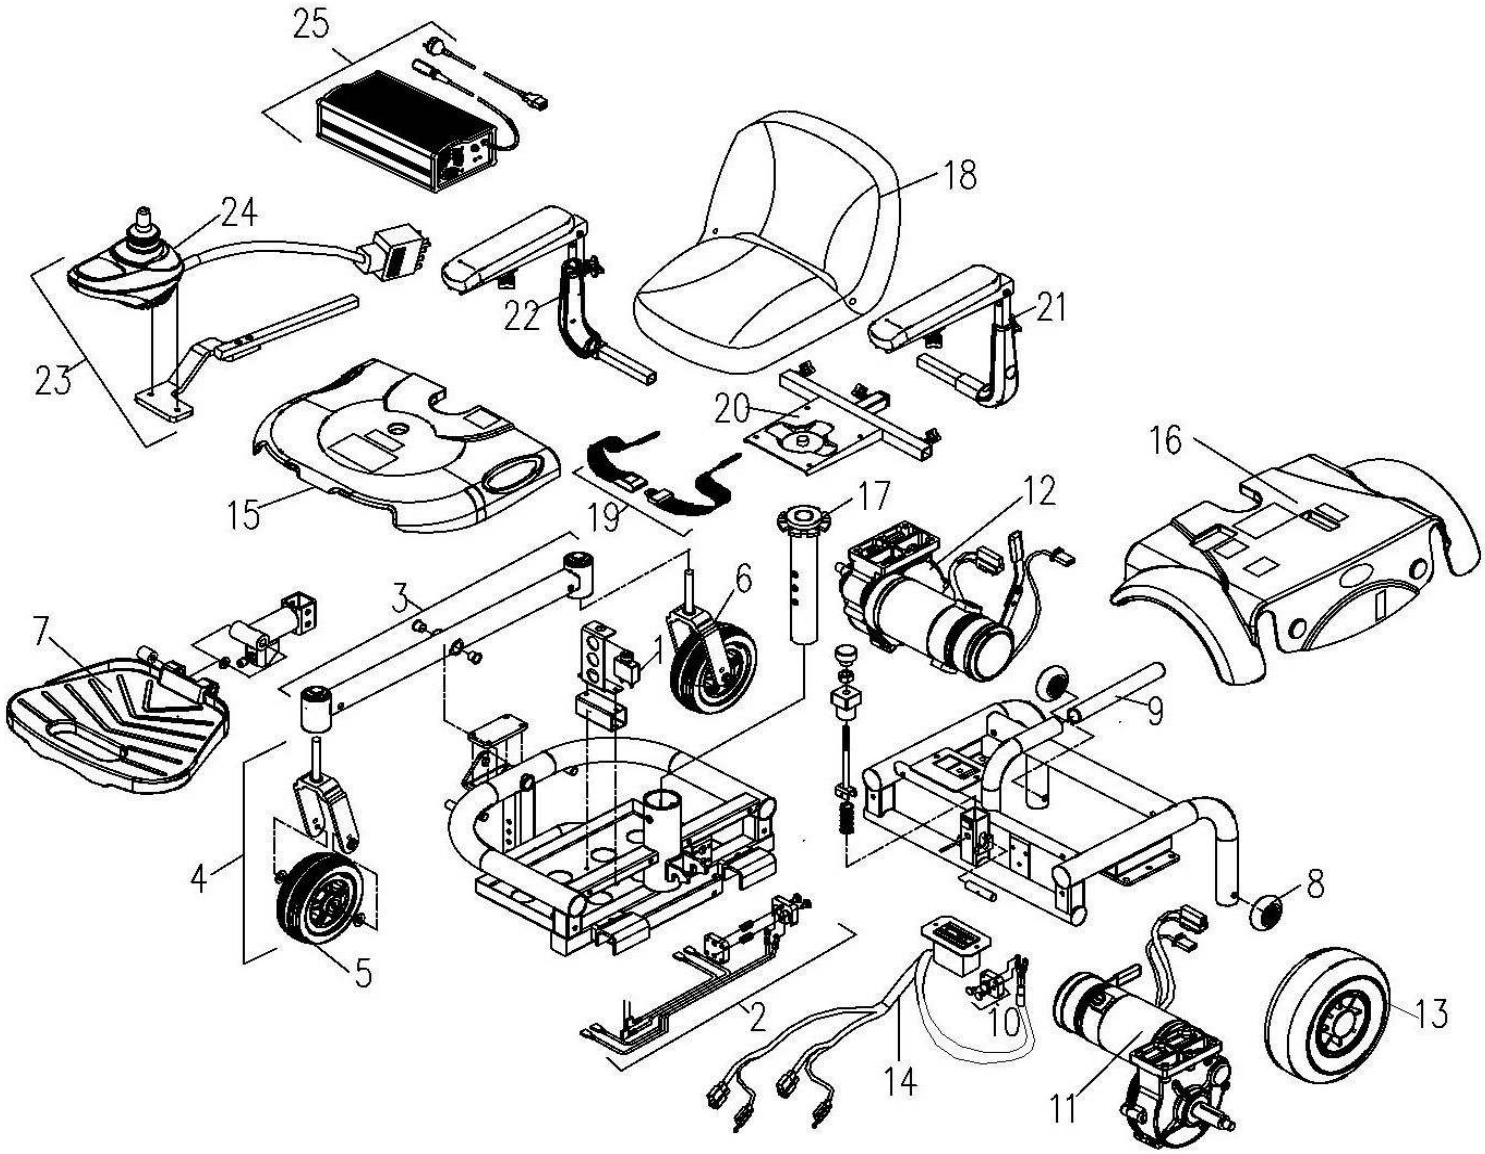

MODEL#P3211

Rev: 0

REF#	PART NO.	DESCRIPTION	REF#	PART NO.	DESCRIPTION	REF#	PART NO.	DESCRIPTION
1	61120008	CIRCUIT BREAKER, 30A, W/ WASHER AND BOLT	10	33700159	HOLDER,CONTACT ASSY,REAR	17	32101023	UPPER SEAT POST ONLY P321
2	33700170	HOLDER,CONTACT ASSY,FRONT	11	62010128	MOTOR&GEARBOX,LH M9S01BA-2	18	32222121	SB980 FISH-ON SEAT ONLY, MC24/MC19, GRAY
3	30200183	ED.ARTICLATING BEAM ASS'Y, P321	12	62020128	MOTOR&GEARBOX,RH, M9S01BA-2	19	43700157	SAFETY BELT, 40" STD.
4	33100621	CASTER ASS'Y,W/FORK, 6"PU WHEEL,LH	13	33100623	TIRE ASSY,PU	20	32103048	SEAT BASE ONLY.. ED.
5	33000135	6"*2" PU WHEEL, LS-W246, GRAY	14	63100052	MAIN CABLE,P321	21	31000283	ARMREST ASS'Y., LH
6	33100622	CASTER ASS'Y,W/FORK 6"PU WHEEL,RH	15	30510824	FRONT SHROUD ASS'Y, CANDY APPLE RED, P321	22	31000284	ARMREST ASS'Y., RH
7	42500157	FOOTREST PLATE	15	30515183	FRONT SHROUD ASS'Y, BULE, P321	23	33700171	CONTROLLER ASS'Y
8	43620030	ANTI-TIPPER WHEEL, W/BEARING 608Z, ϕ 60*18W	16	30510483	REAR SHROUD ASS'Y, CANDY APPLE RED, P321	24	64120024	P&G CONTROLLER VSI 50 (D51162)
9	45700077	FOAM SLEEVE, ϕ 30* ϕ 20*170L	16	30515238	REAR SHROUD ASS'Y, BLUE, P321	25	33700417	CHARGER,OFF BOARD HP1202- 24V-1.8A 90-260V